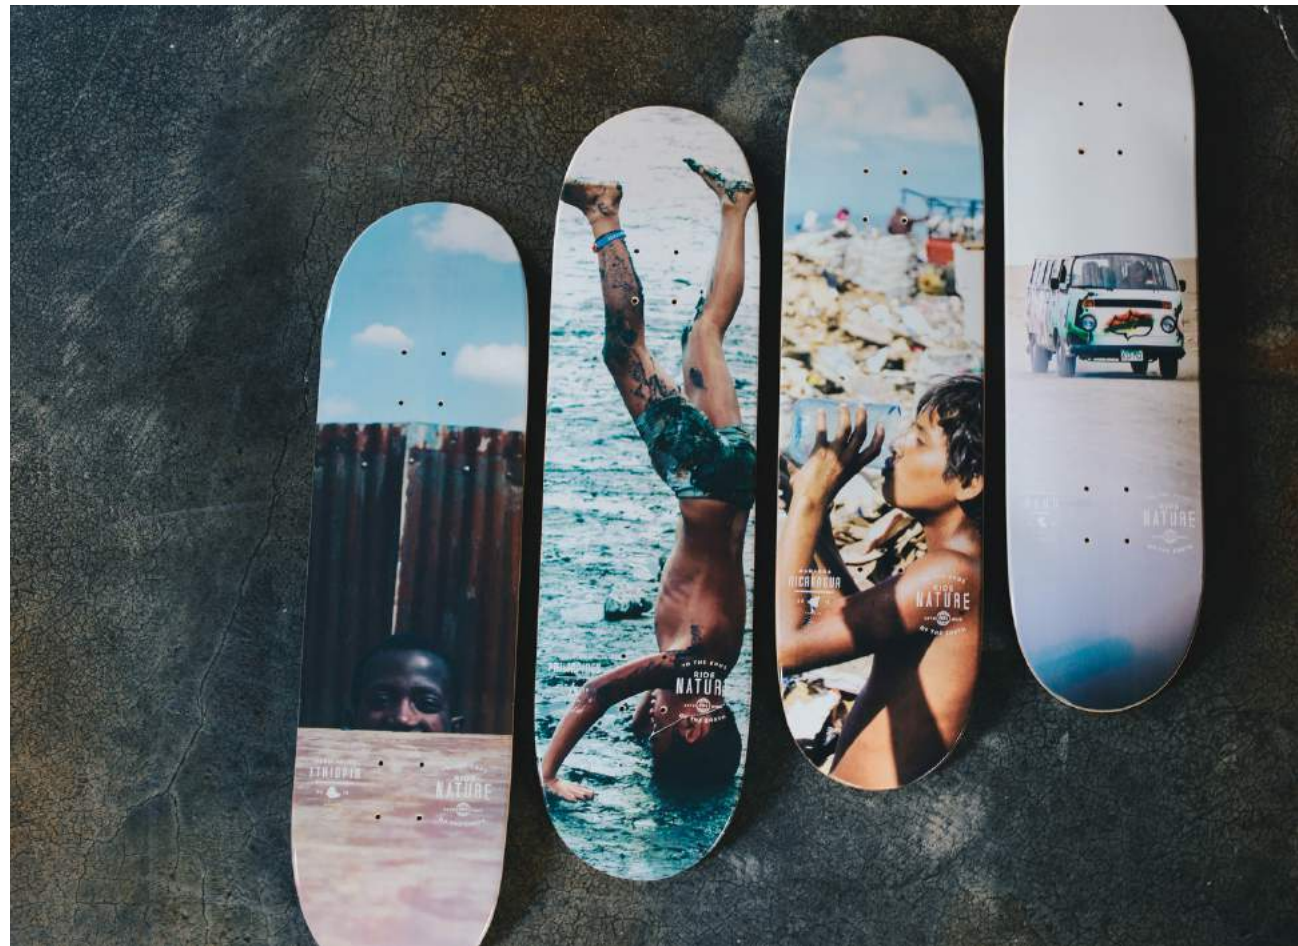

### PRICES:

W \$6.00 / R \$12.00

# DECKS

OUR DECK DESIGNS ARE MADE UP OF PHOTOS FROM THE TRIPS WE'VE LED AROUND THE WORLD.

EVERY BOARD TELLS A DIFFERENT STORY.