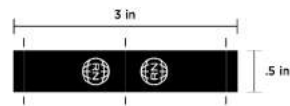

ICON BEANIE

DETAILS:
This is a 1x1 rib knit beanie with a Ride Nature fold label

COLORS:
MAROON, BLACK, ARMY GREEN / WHITE

PRICES:
W $10.00 / R $18.00