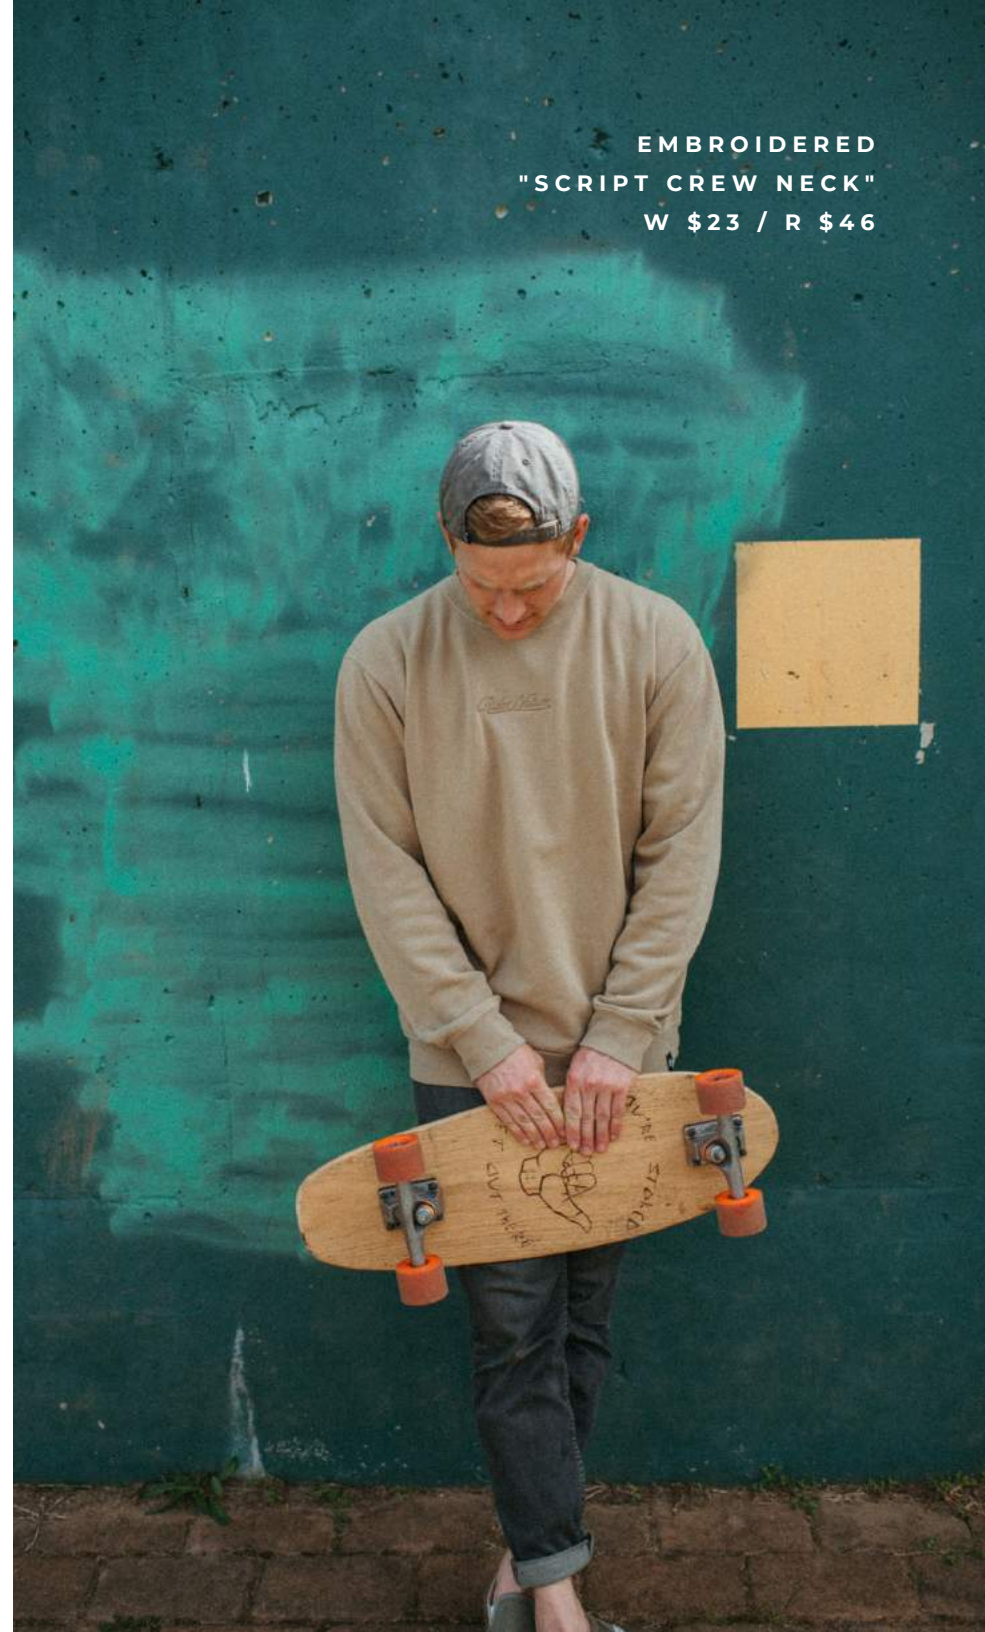

COLORS:

ALPINE/ SADDLE/ SANDSTONE

EMBROIDERED
"SCRIPT CREW NECK"
W $23 / R $46